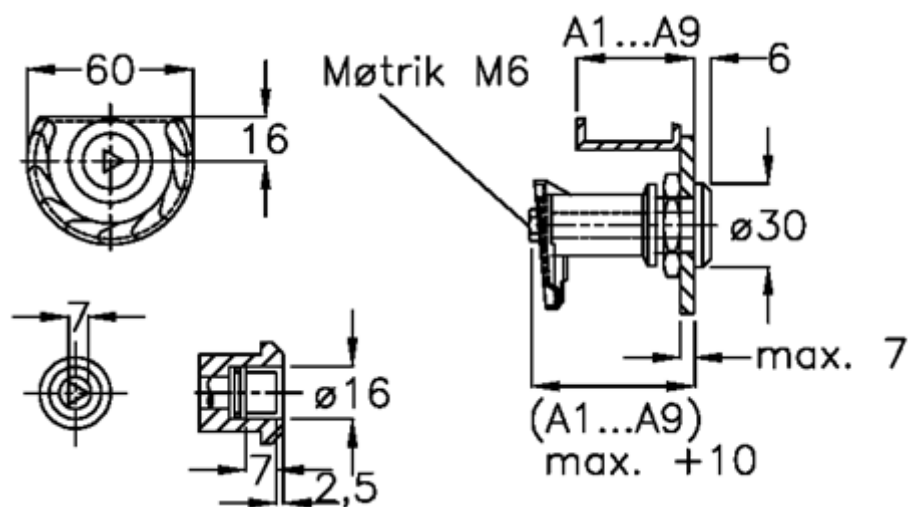

Data Sheet

Article number: 209180231

Description: E+G Door lock
GN 119-DK-A3-NI

Measures

Door + frame thickness = 27-35

Measure type = A3